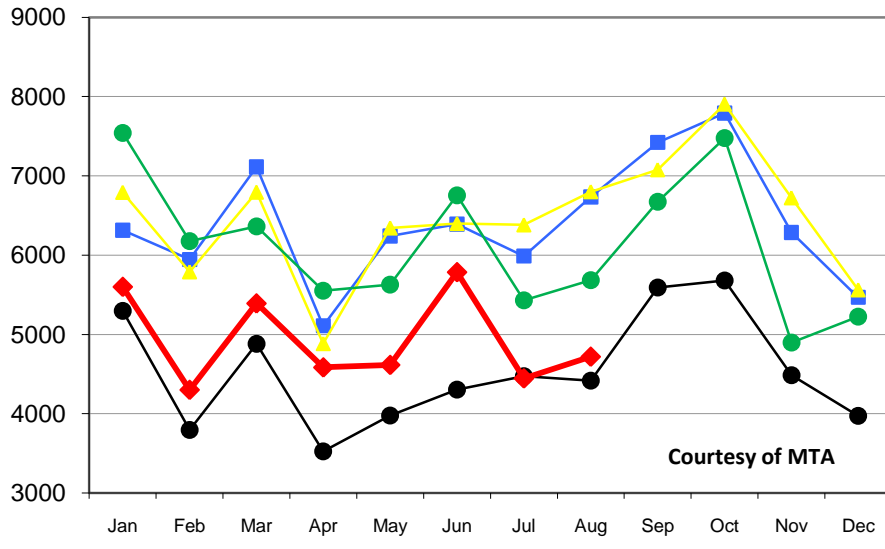

New Passenger Registrations

2006 2007 2008 2009 2010

Courtesy of MTA