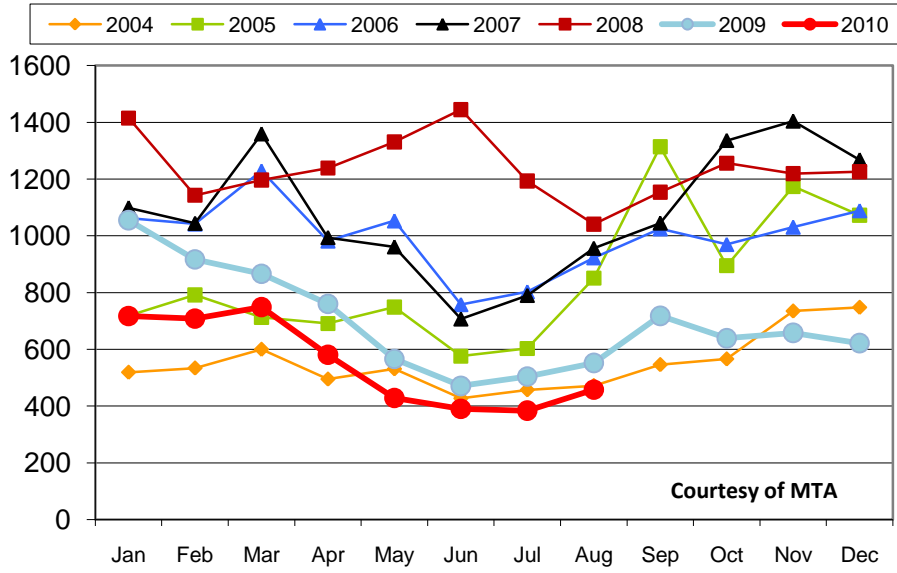

New Road Registered Motorcycles (>60cc, & <60cc)

Courtesy of MTA